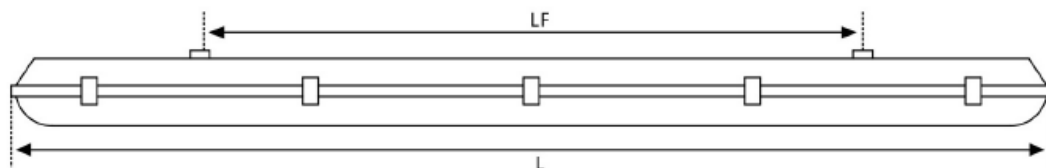

951-021

General Information

Order Code	951-021
Product Description	CYFELCO WP-R 136 LED T8
Application	Car Parks, warehouses, Factories, canopy lighting etc.
Installation	Fixation with ceiling using stainless steel suspension brackets
Luminaire type	Waterproof Light Fitting for T8 retrofit LED lamps with reflector
Light Source	T8 LED Tube
Number of light sources	1 pc (not included)
Lampholder Type	G13
Gear	--
Dimming	Not Dimmable
Standards	2014/30/EU Electromagnetic Compatibility Directive 2014/35/EU Low Voltage Directive 2011/65/EU RoHS Restrictions of Hazardous Substances Directive
CE mark	Yes
Warranty	2 years

Electrical Data

Input voltage	220-240 V
Input Frequency	50-60 Hz
Protection class	Class I

Mechanical Characteristics

Housing Material	Injection molded polycarbonate
Optical Cover	Injection molded polycarbonate
Reflector	White Painted Steel
Ingress protection code	IP 65 [Dust penetration-protected, jet-proof]
Clips	Plastic, optional stainless steel
Clip Quantity	10
Mechanical impact protection code	IK08
Dimensions LxWxH	1260x70x68 mm

Logistics

Packing	1 pc per individual box, 18 pcs per master carton
Net weight	0.xx kg
Gross weight	0.xx kg
Volume	0.00xxx m ³

Dimensional Drawing

L (mm)	W (mm)	H (mm)	Lf (mm)
1260	70	68	890

ELMASCO INDUSTRIES S.A.